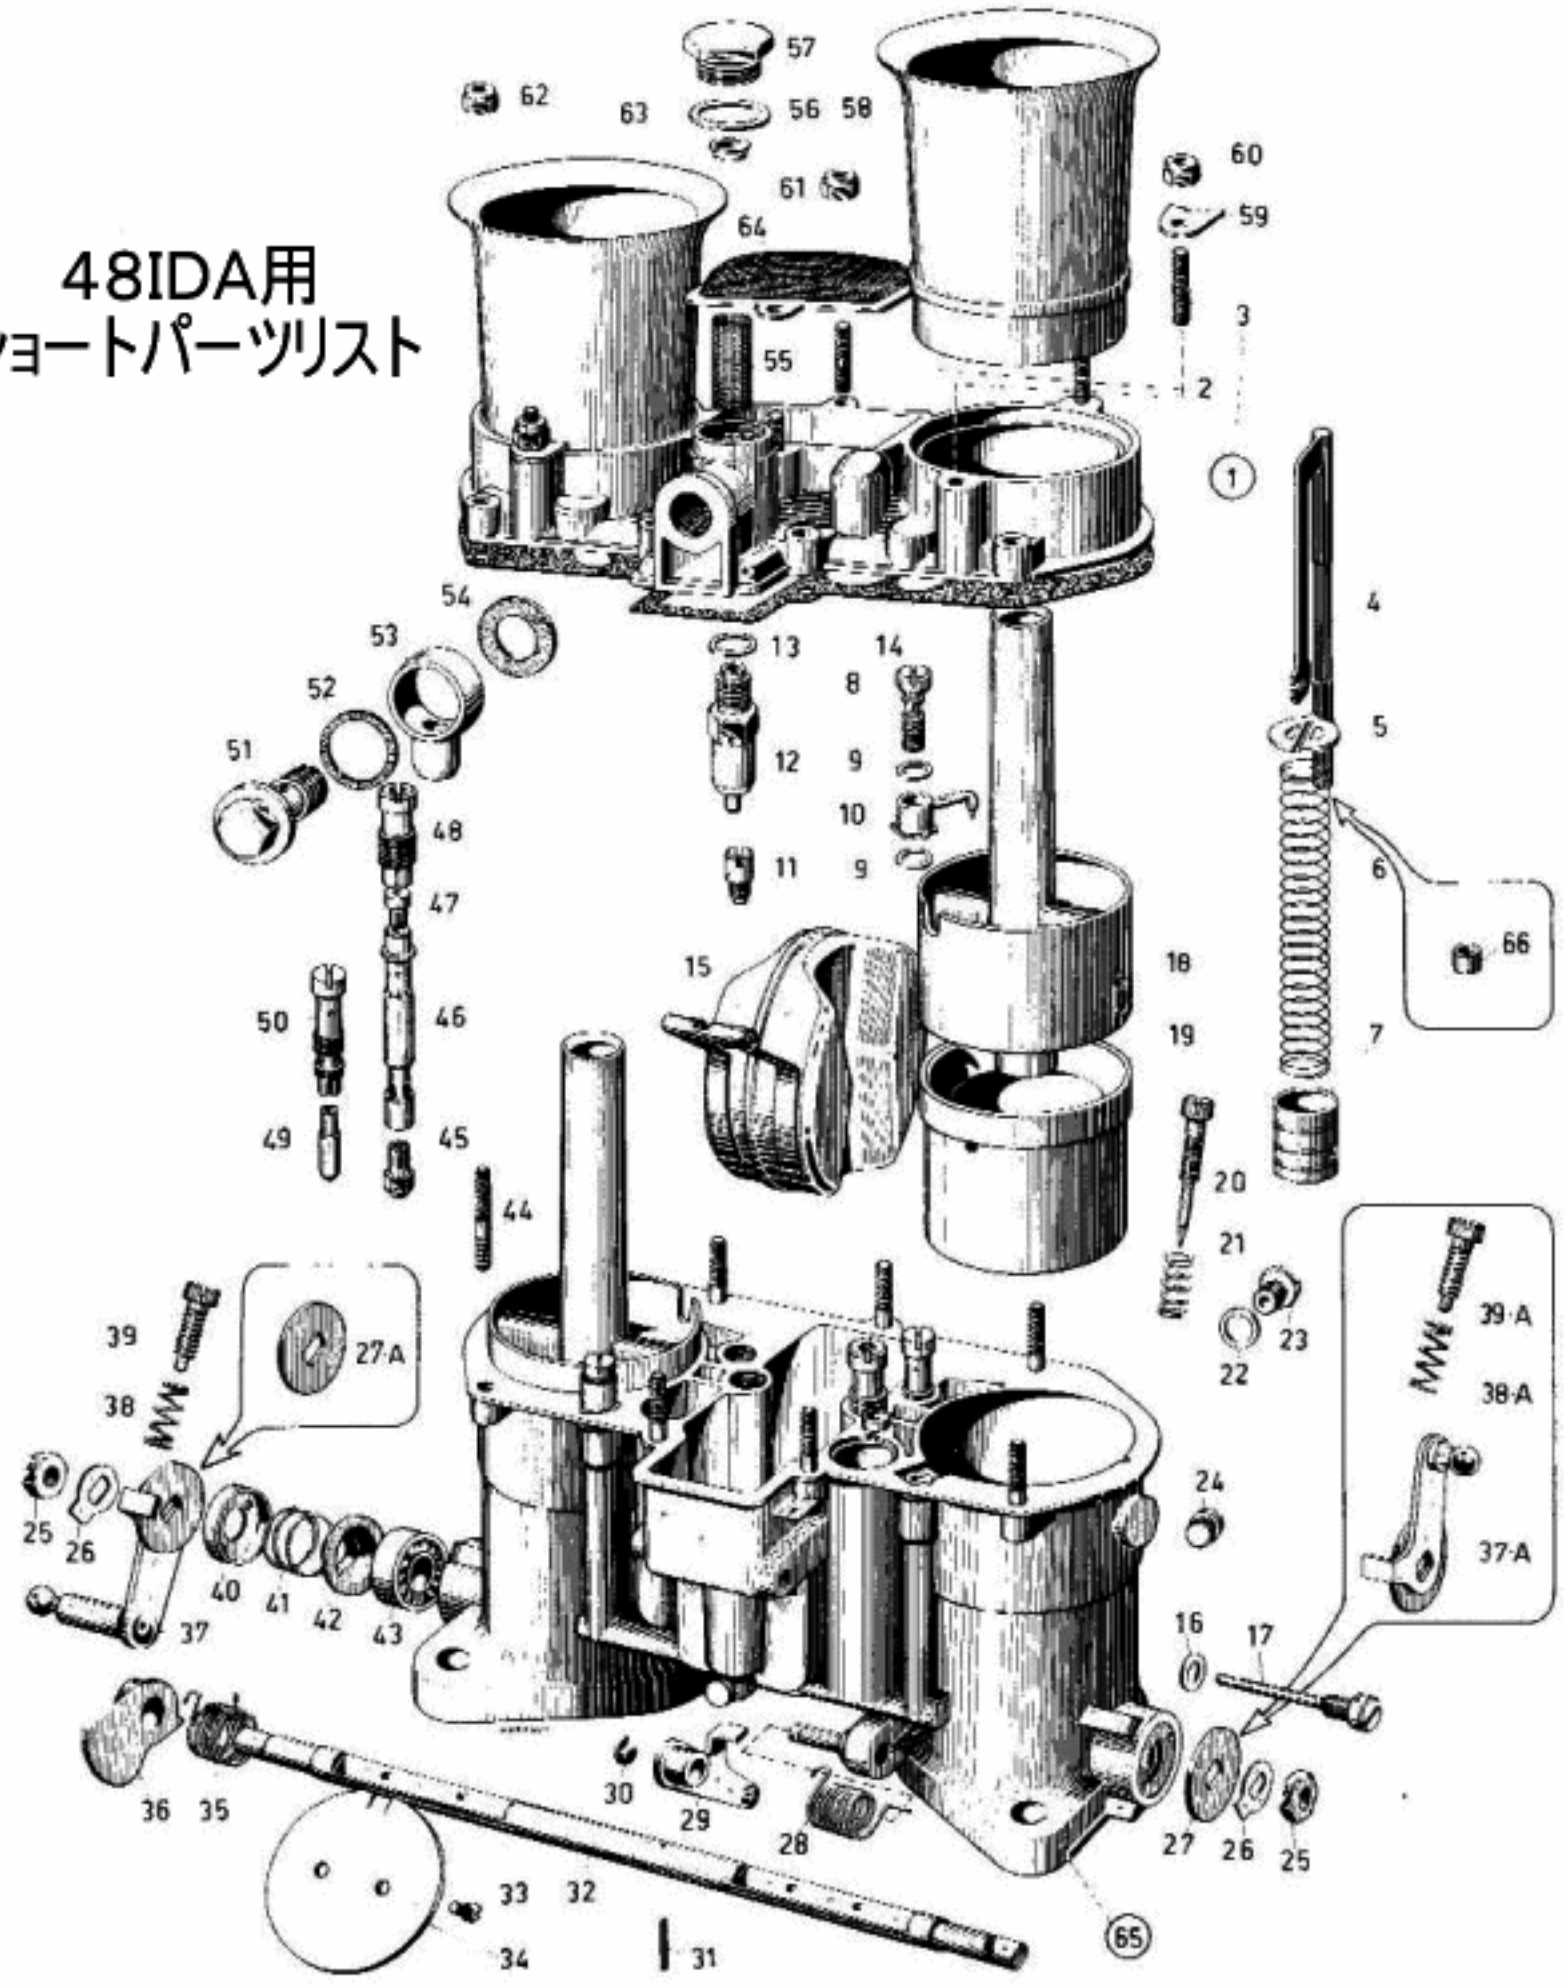

48IDA用 ショートパーツリスト

パーツリスト

ウェーバー48IDA用ショートパーツ

番号	必要 個数	品名	部品番号	番号	必要 個数	品名	部品番号
1	1	Carburetor Cover .Including	Not Serviced	34	2	Throttle Valve	64005.091
2	2	-Stud Bolt	Not Serviced	35	1	Shaft Return Spring	47610.067
3	4	-Stud Bolt	64955.002	36	1	Pump Control Cam	Not Serviced
4	1	Pump Control Rod	10410.021	37	1	Throttle Control Lever (48 Ida)	Not Serviced
5	1	Spring Retainer	52140.007	37a	1	Throttle Control Lever (48 Ida 1)	45034.067
6	1	Pump Spring Plunger	47600.103	38	2	Spring For Throttle Adjusting Screw	47600.007
7	1	Pump Plunger	58602.005	39	1	Throttle Adjusting Screw	64625.012
8	2	Pump Delivery Valve	64290.005	40	2	Retaining Plate	58000.007
9	4	Pump Jet Gasket	41540.014	41	2	Dust Cover Spring	47600.063
10	2	Pump Jet	76406.*	42	2	Dust Cover	41570.001
11	1	Intake Valve With Exhaust Orifice	79701.*	43	2	Ball Bearing	32650.003
12	1	Needle Valve	79504.*	44	7	Stud	64955.029
13	1	Needle Valve Gasket	41530.049	45	2	Main Jet	73401.*
14	1	Carburetor Cover Gasket	41705.021	46	2	Emulsion Tube	61450.*
15	1	Float	41015.007	47	2	Air Corrector Jet	77401.*
16	1	Gasket For Fulcrum	41530.017	48	2	Emulsion Tube Holder	52580.001
17	1	Float Fulcrum Screw	64900.012	49	2	Idle Jet	74823.*
18	2	Auxiliary Venturi	69009.*	50	2	Idle Jet Holder	77903.*
19	2	Main Venturi (Choke)	72128.*	51	1	Fuel Union Bolt	12715.008
20	2	Idle Mixture Adjusting Screw	64750.007	52	1	Outer Fuel Union Gasket	41530.024
21	2	Idle Mixture Screw Spring	47600.007	53	1	Fuel Union - Blank	10354.001
22	1	Gasket For Bowl Discharge Plug	41530.008	54	1	Inner Fuel Inlet Gasket	41530.031
23	1	Bowl Discharge Plug	61002.006	55	1	Fuel Filter	37022.010
24	2	Progression Hole Inspection Screw	61015.001	56	1	Filter Plug Gasket	41530.024
25	2	Shaft Fixing Nut	34710.003	57	1	Filter Plug	61002.010
26	2	Lock Washer	55520.004	58	2	Air Horn	52840.027
27	2	Shaft Distance Washer	55555.010	59	4	Air Horn Tab	52150.015
28	1	Pump Control Lever Spring	47610.066	60	4	Air Horn Fixing Nut	34725.003
29	1	Pump Control Lever	Not Serviced	61	2	Protection Strainer Fixing Nut	34725.003
30	1	C-Clip	10140.502	62	7	Carburetor Cover Fixing Nut	34725.003
31	1	Spring Pin	58445.001	63	1	Filter Strainer Protection Bushing	12775.026
32	1	Throttle Shaft	10005.426	64	1	Protection Strainer	37012.004
33	4	Throttle Valve Fixing Screw	64570.009	65	1	Carburetor Body	Not Serviced